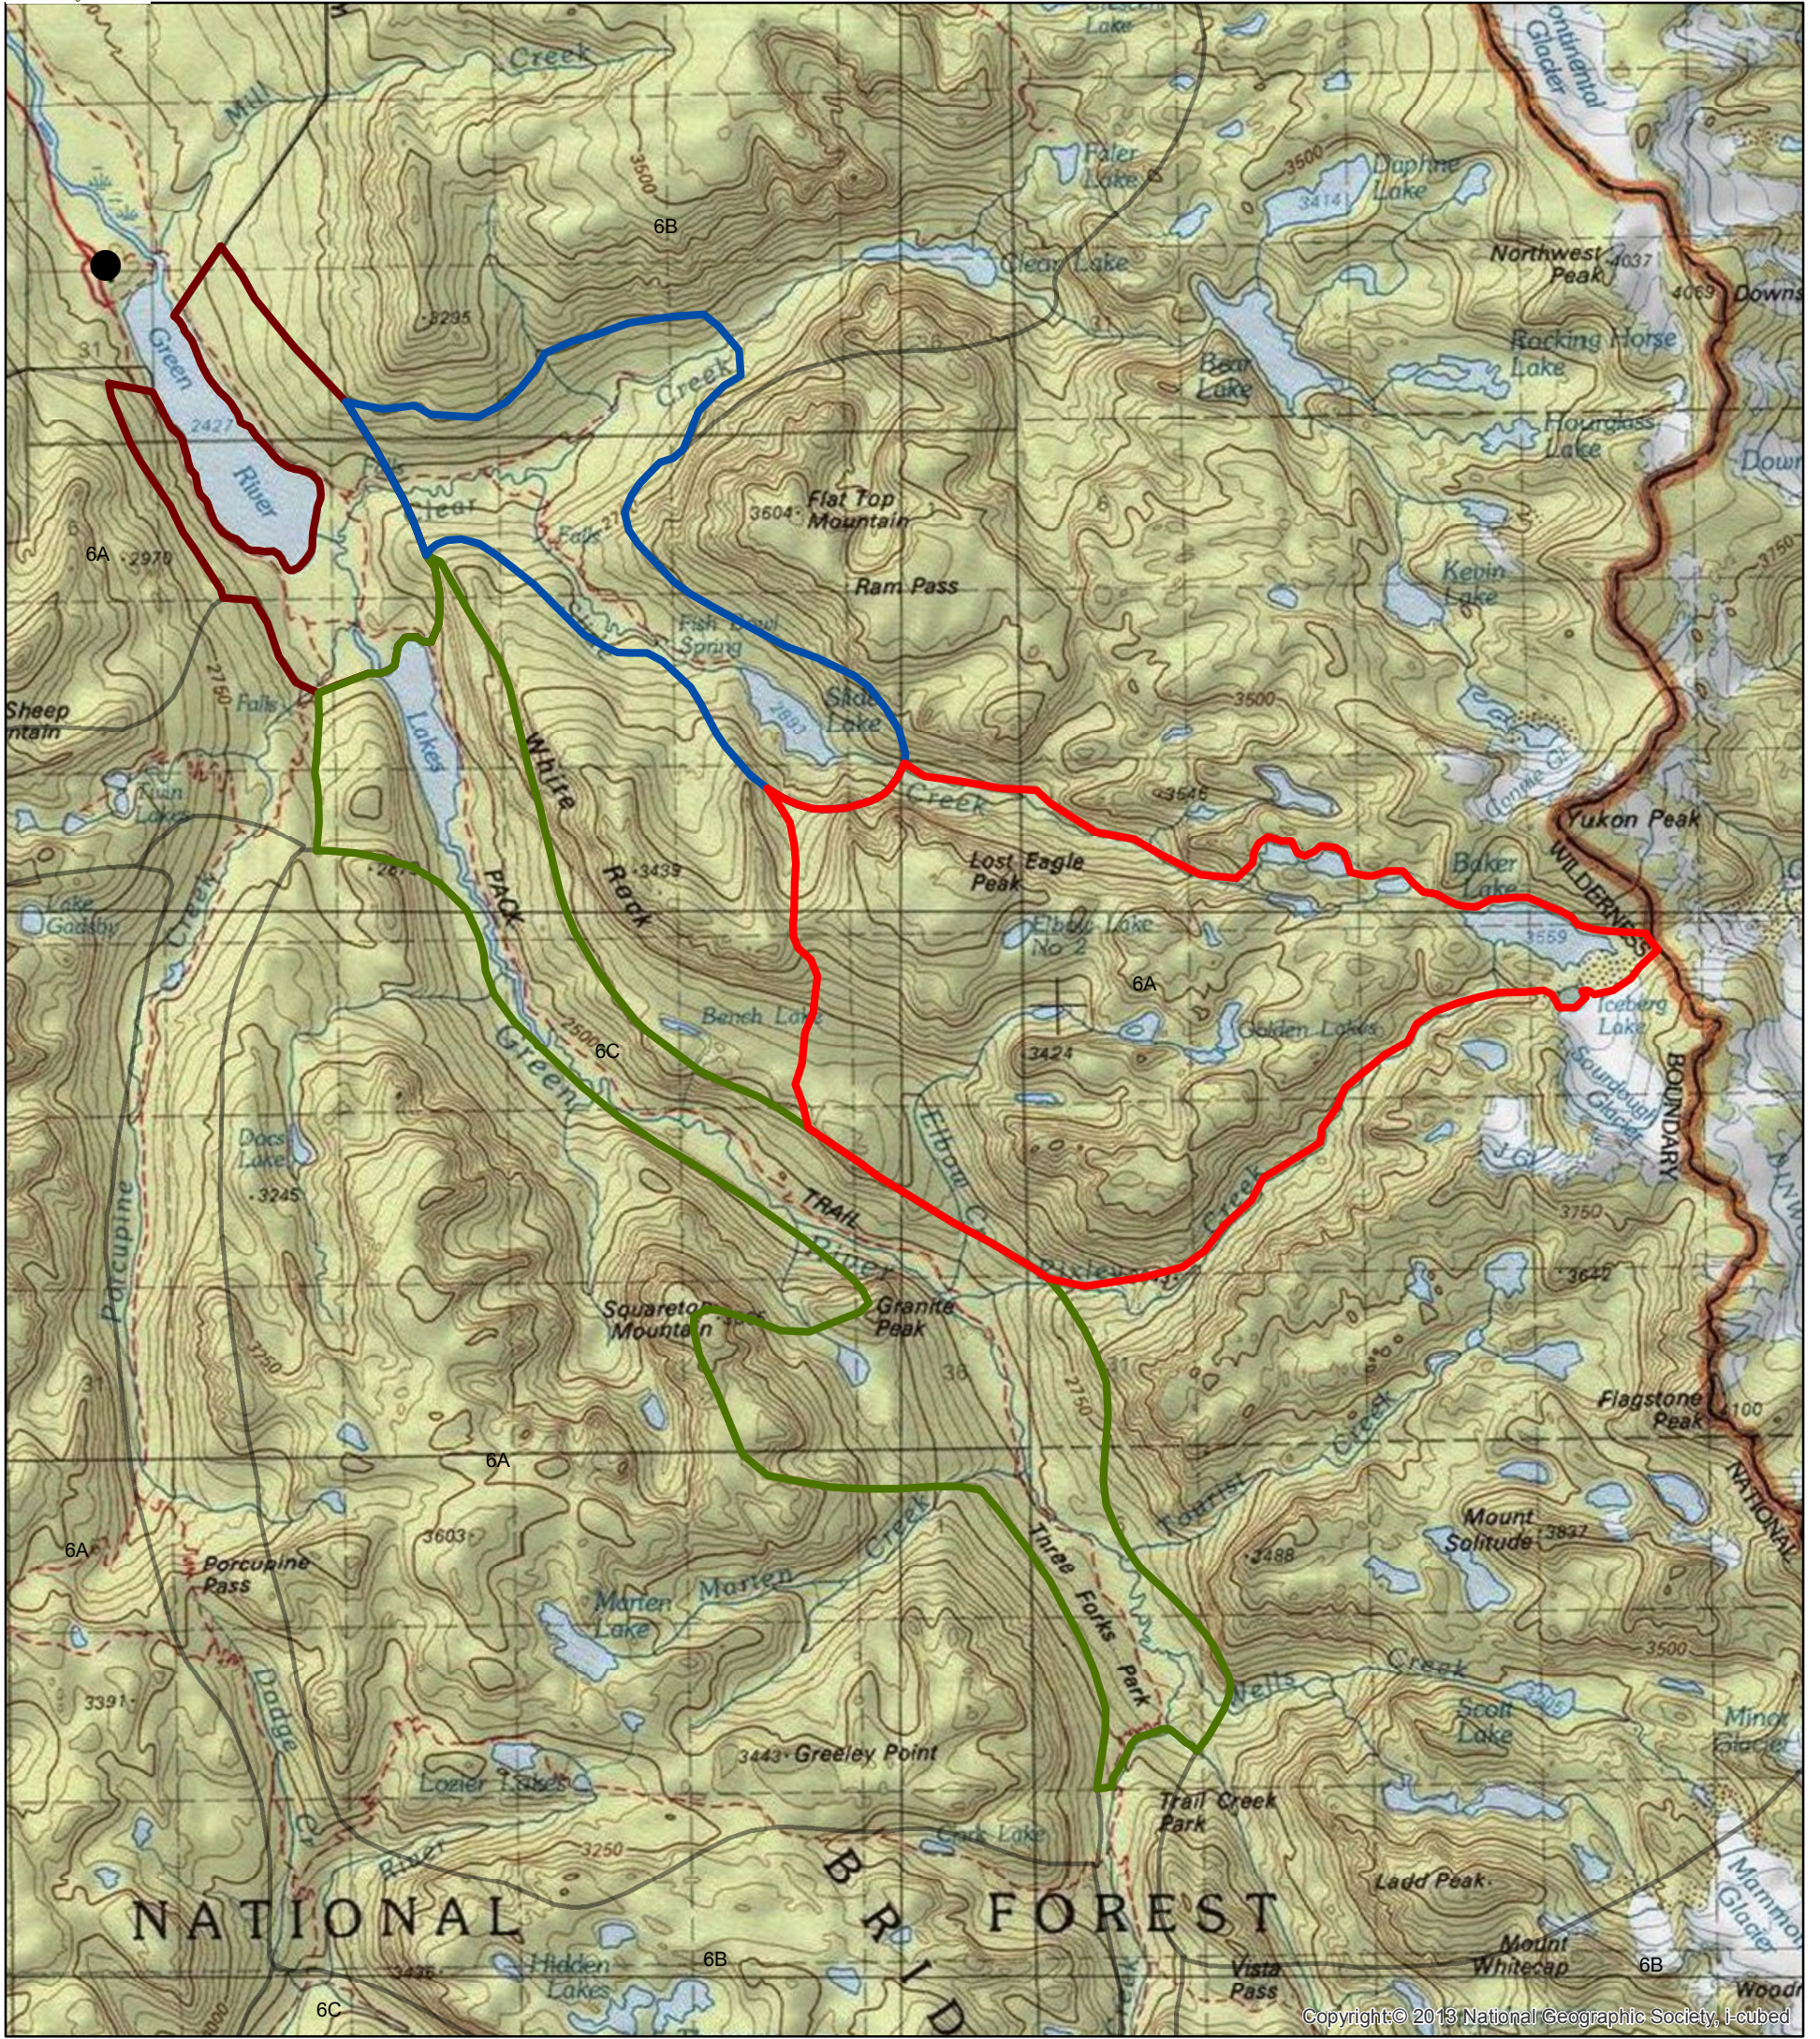

# Green River Lakes Solitude Monitoring Zones

Copyright © 2013 National Geographic Society, i-cubed

## Legend

- Green River Lakes Trailhead
- Zone 6A
- Zone 6B
- Zone 6C
- Zone 6D