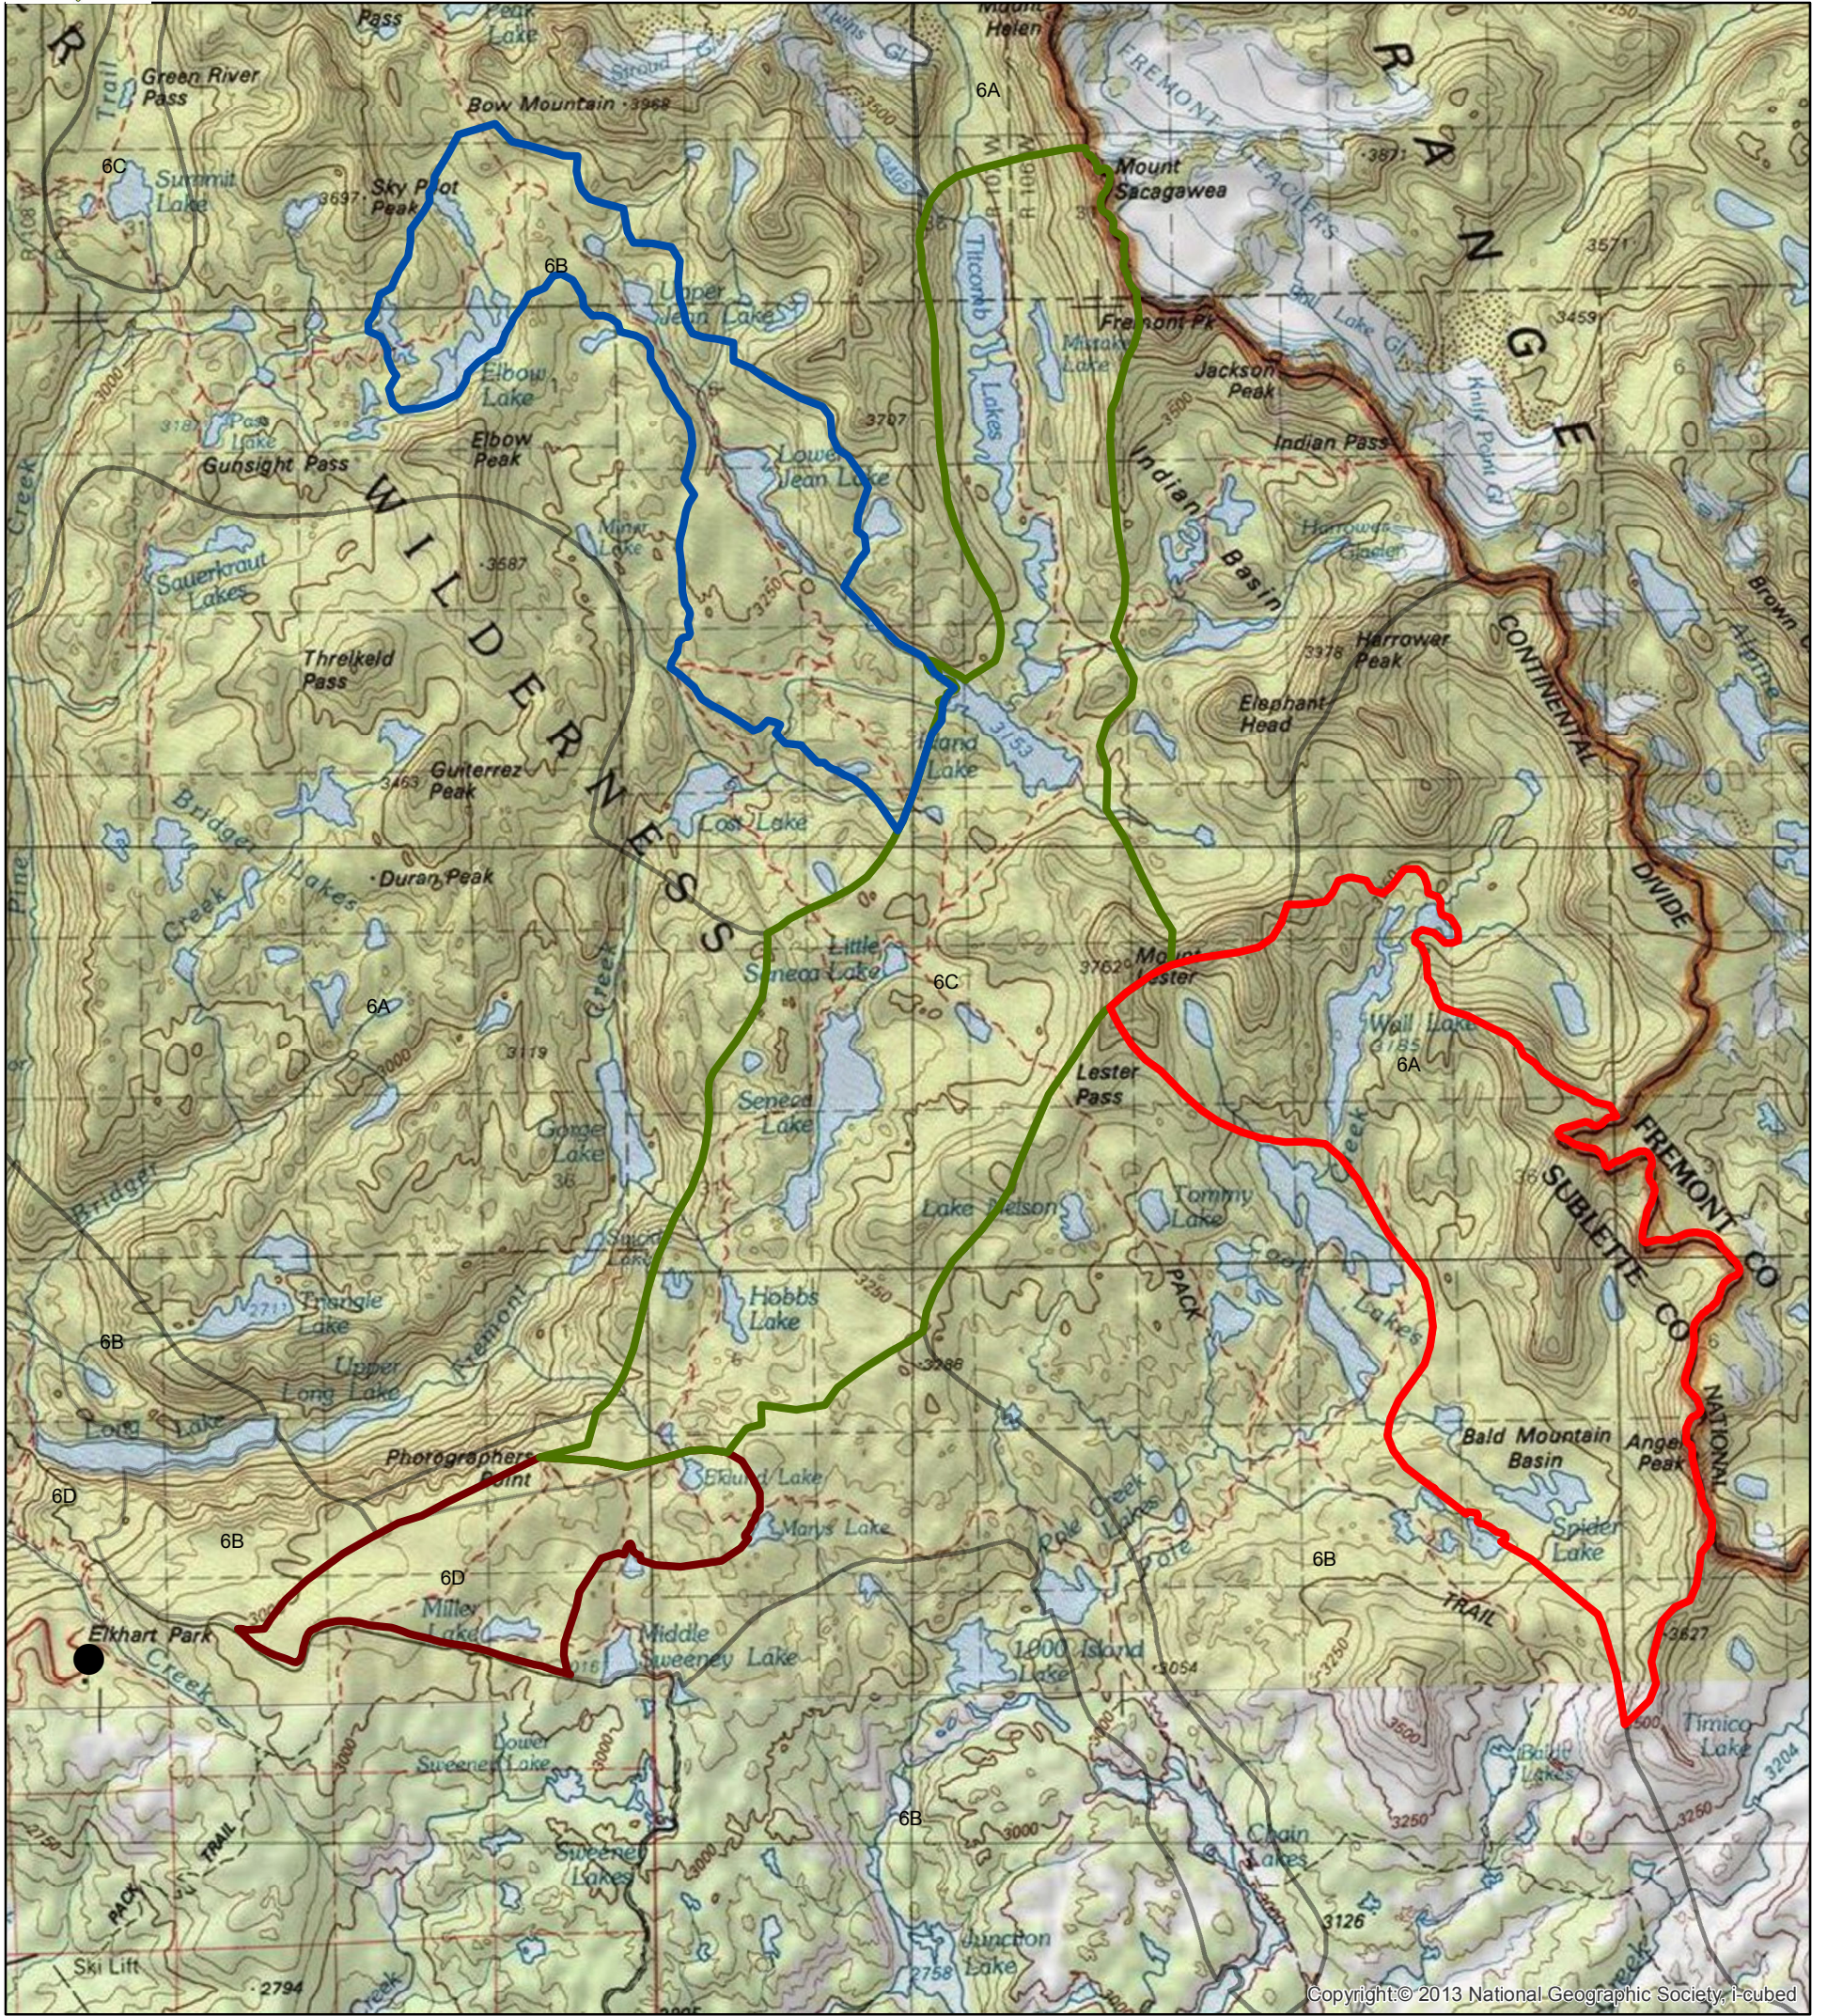

Elkhart Park Solitude Monitoring Zones

Copyright © 2013 National Geographic Society, i-cubed

Legend

- Elkhart Park Trailhead
- ▭ Zone 6A
- ▭ Zone 6B
- ▭ Zone 6C
- ▭ Zone 6D